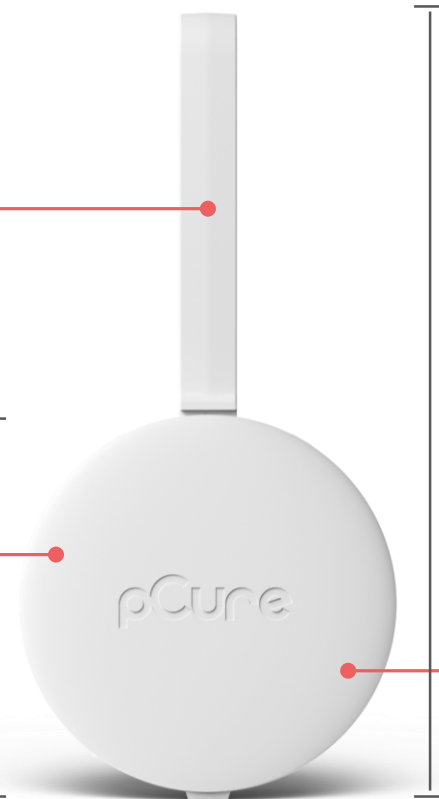

Cage

Weight: 10 grams
Material: 100% Recyclable PE
Color: White

Effects

58,5 mm

121,9 mm

Packaging

Weight: 11 grams
Material: Recycled paper
H x W x D: 128 x 60 x 30
Color: Natural paper

Block

Weight: 25 grams
Dissolved in: 120-140 flushes (avg.)
Shelf life: >18 months
Color: Green/Blue

Product: HOME/BUSINESS

/pcureblocks

@pcureblock

/pcure

Ingredients: Non-ionic surfactants ≤15 - <30%, Enzymes, Perfumes <5%, Pigments.